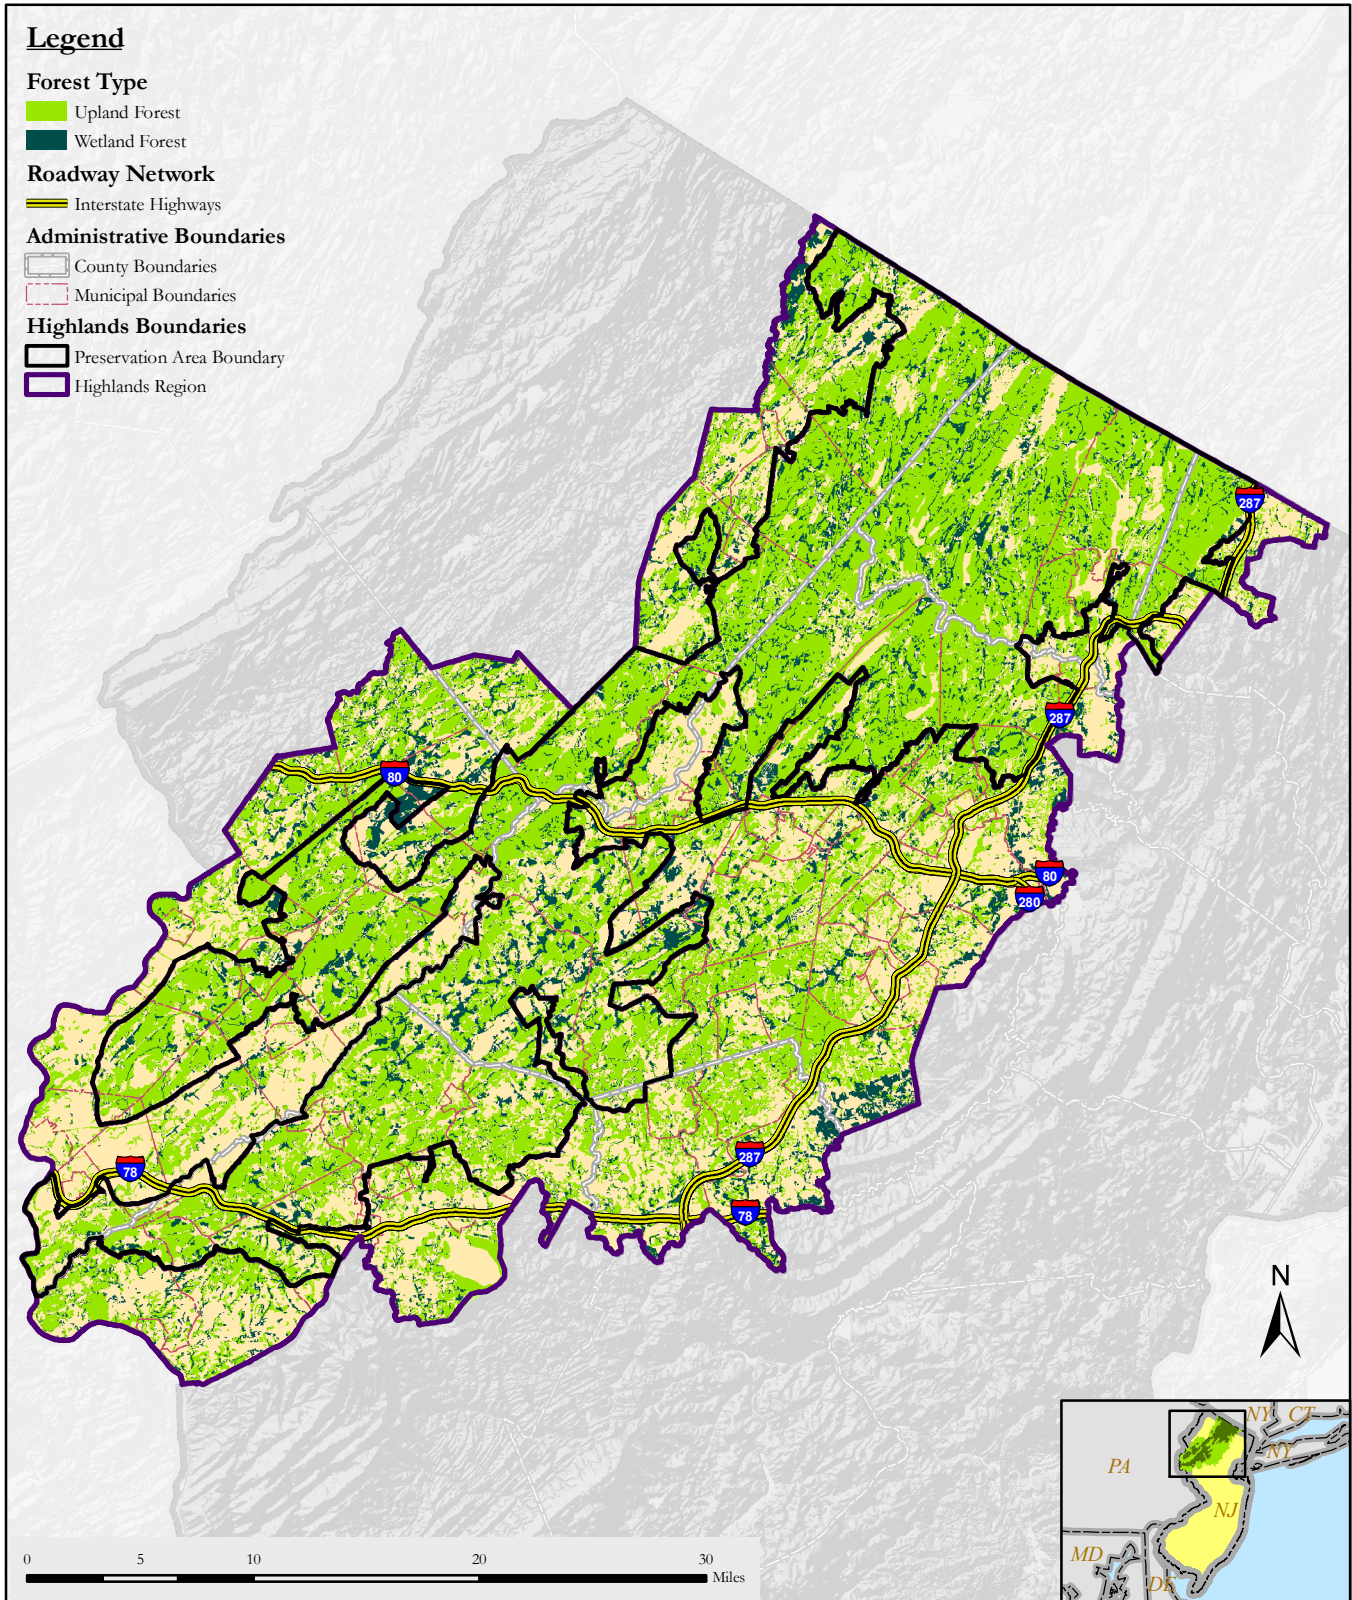

# Forested Areas

The Highlands Council makes no representations of any kind, including, but not limited to, the warranties of merchantability or fitness for a particular use, nor are any such warranties to be implied with respect to the information contained on this map. The State of New Jersey shall not be liable for any actions taken or omissions made from reliance on any information contained herein from whatever source nor shall the State be liable for any other consequences from any such reliance. Additional sources of information may include NJDOT and NJDEP GIS digital data, but this secondary product has not been verified by NJDOT or NJDEP.

## Highlands Regional Master Plan Final Draft, November 2007

Sources:  
New Jersey Highlands Council, 2006  
New Jersey Department of Environmental Protection, 2006